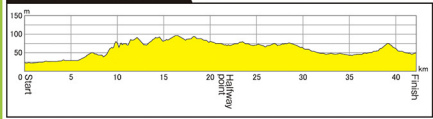

KYOTO MARATHON 2015 Course Map

Sunday, February 15, 2015

Course altitude chart

Legend

- Course
- New course
- Course (riverside)
- - - Former course

Enlarged map of the finish area